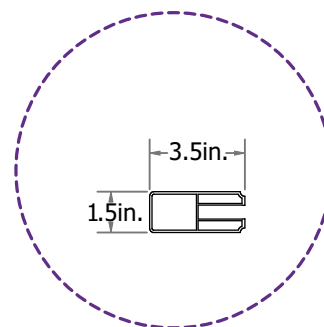

Steady Freddy Vinyl Gate

SPEC DRAWINGS

Top Rail

Bottom Rail

Vertical Stile

.090in. wall thickness