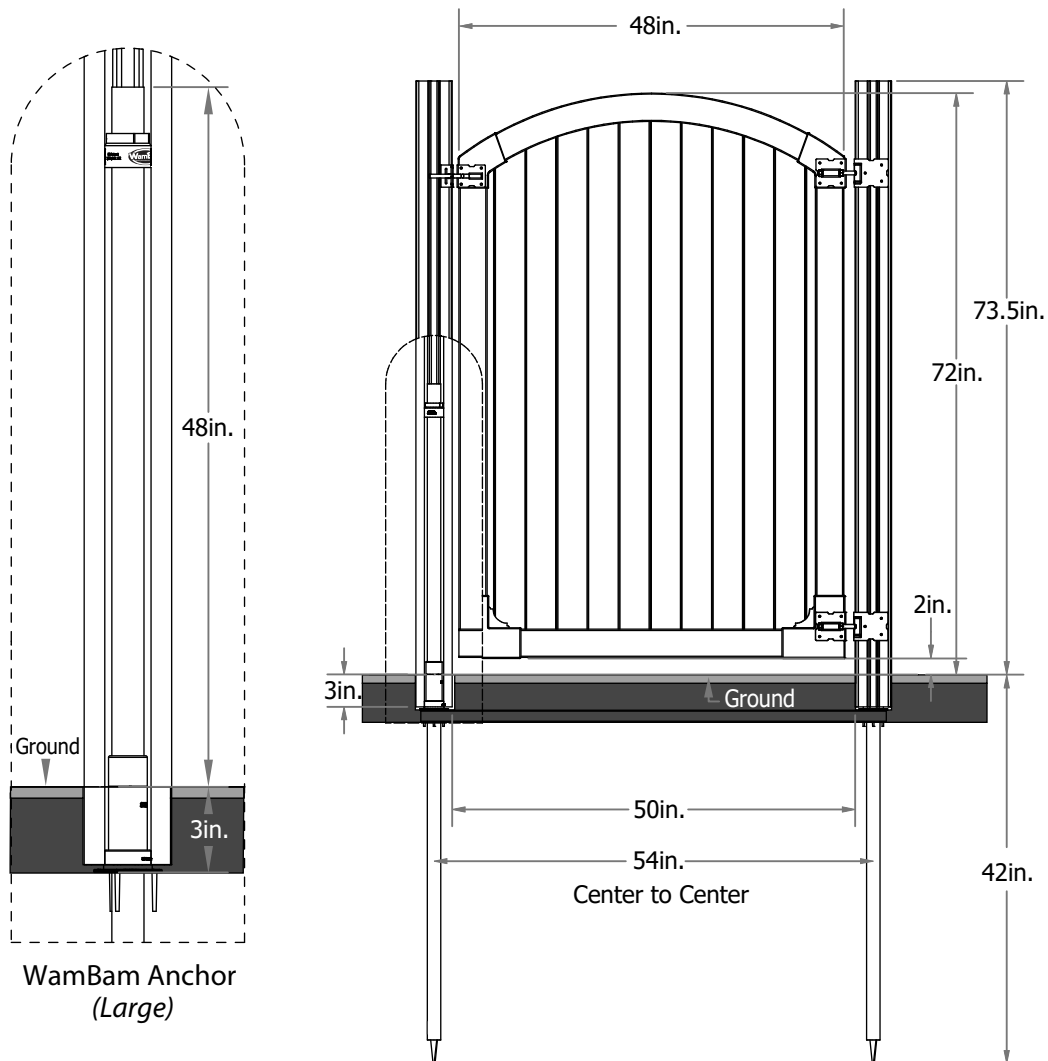

Steady Freddy Vinyl Gate

SPEC DRAWINGS

Top Rail

Bottom Rail

Vertical Stile

.090in. wall thickness