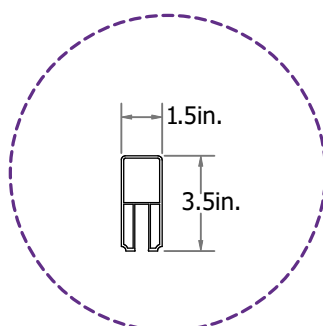

Steady Freddy Vinyl Gate

SPEC DRAWINGS

Top Rail

Bottom Rail

Vertical Stile

.090in. wall thickness