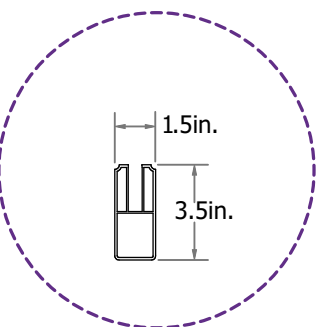

Steady Freddy Vinyl Gate

SPEC DRAWINGS

Top Rail

Bottom Rail

Vertical Stile

.090in. wall thickness